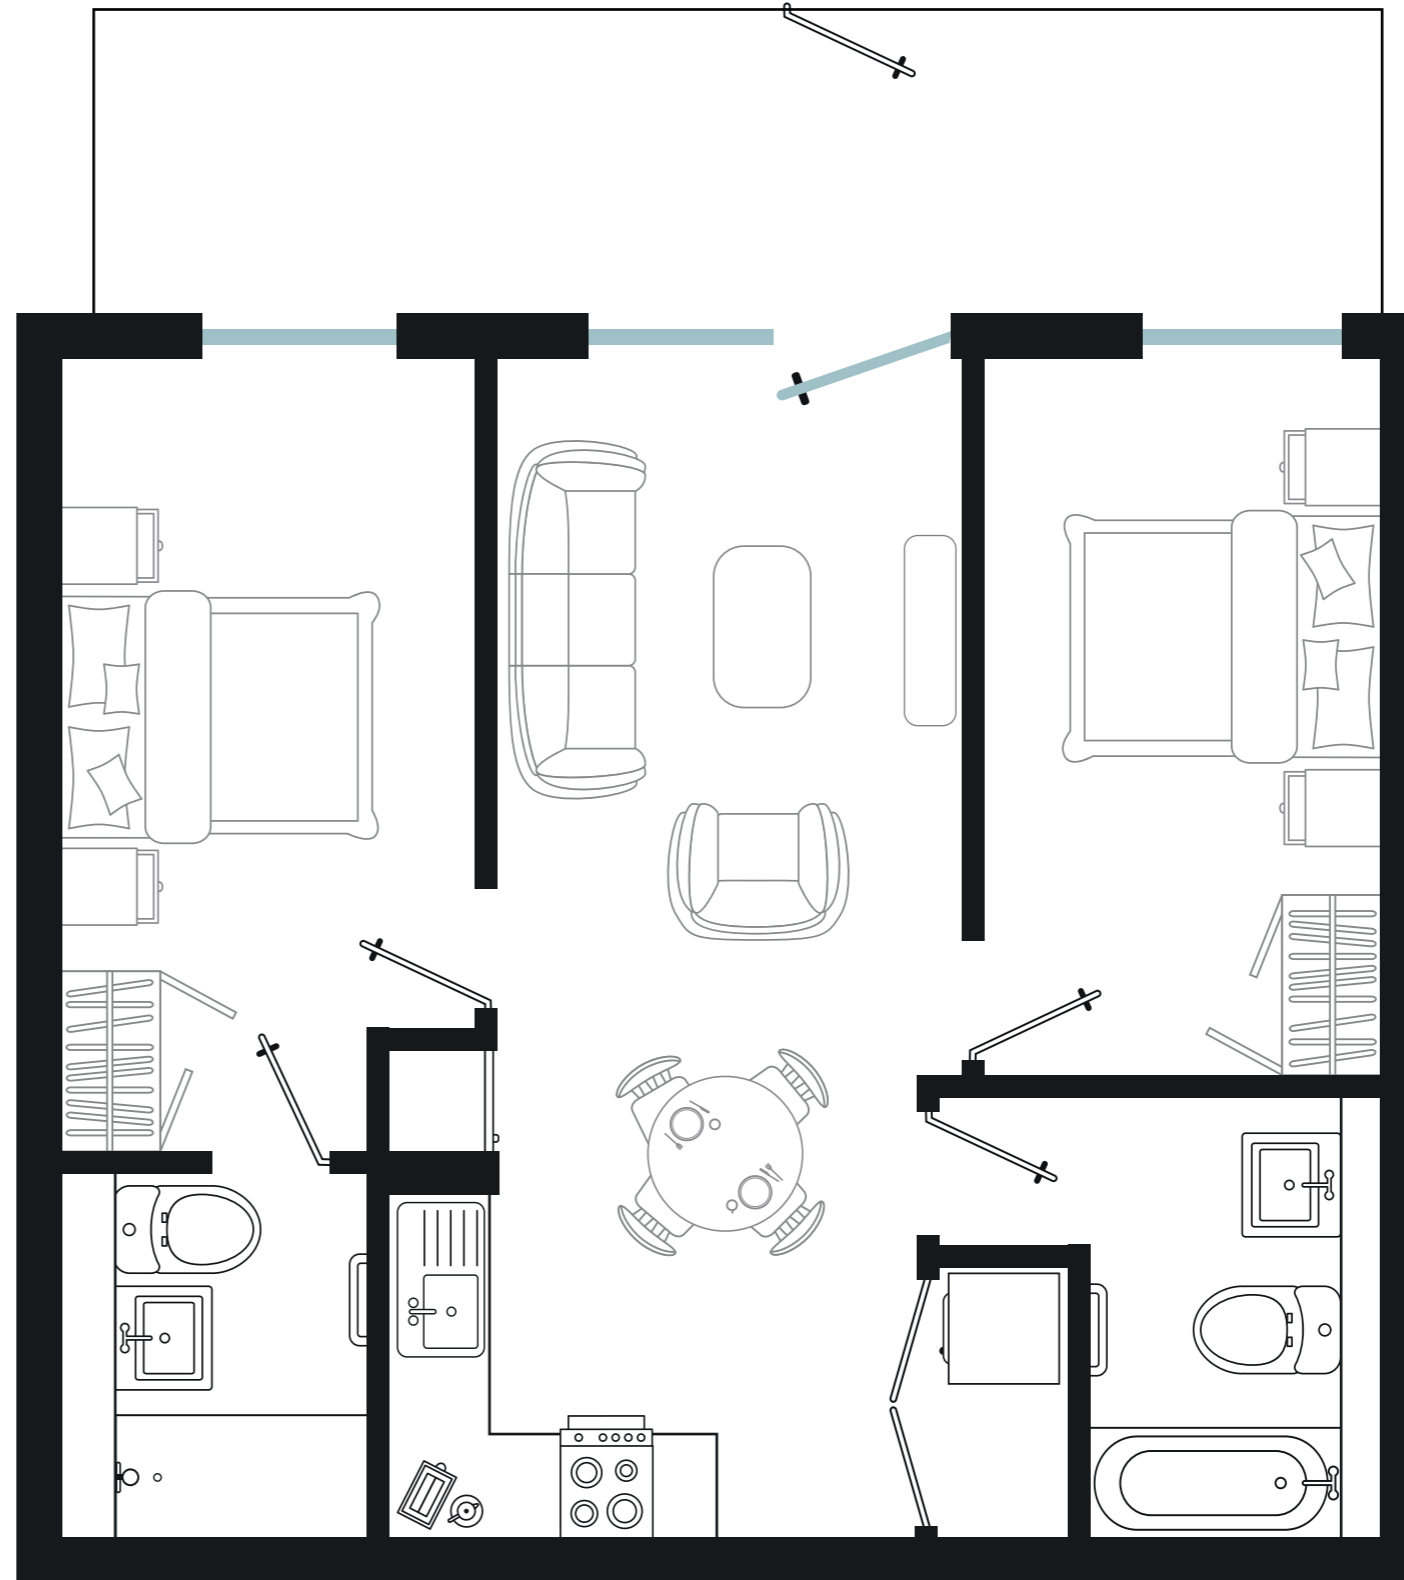

Two Bedroom *Type E*

 2 BED

 2 BATH

 762-774 SQ. FT

Disclaimer: Whilst every attempt has been made to ensure the accuracy of the floor plan contained here, all measurements, fixed installations and furnishings are for illustrative purposes only and should only be used as such by any prospective resident.